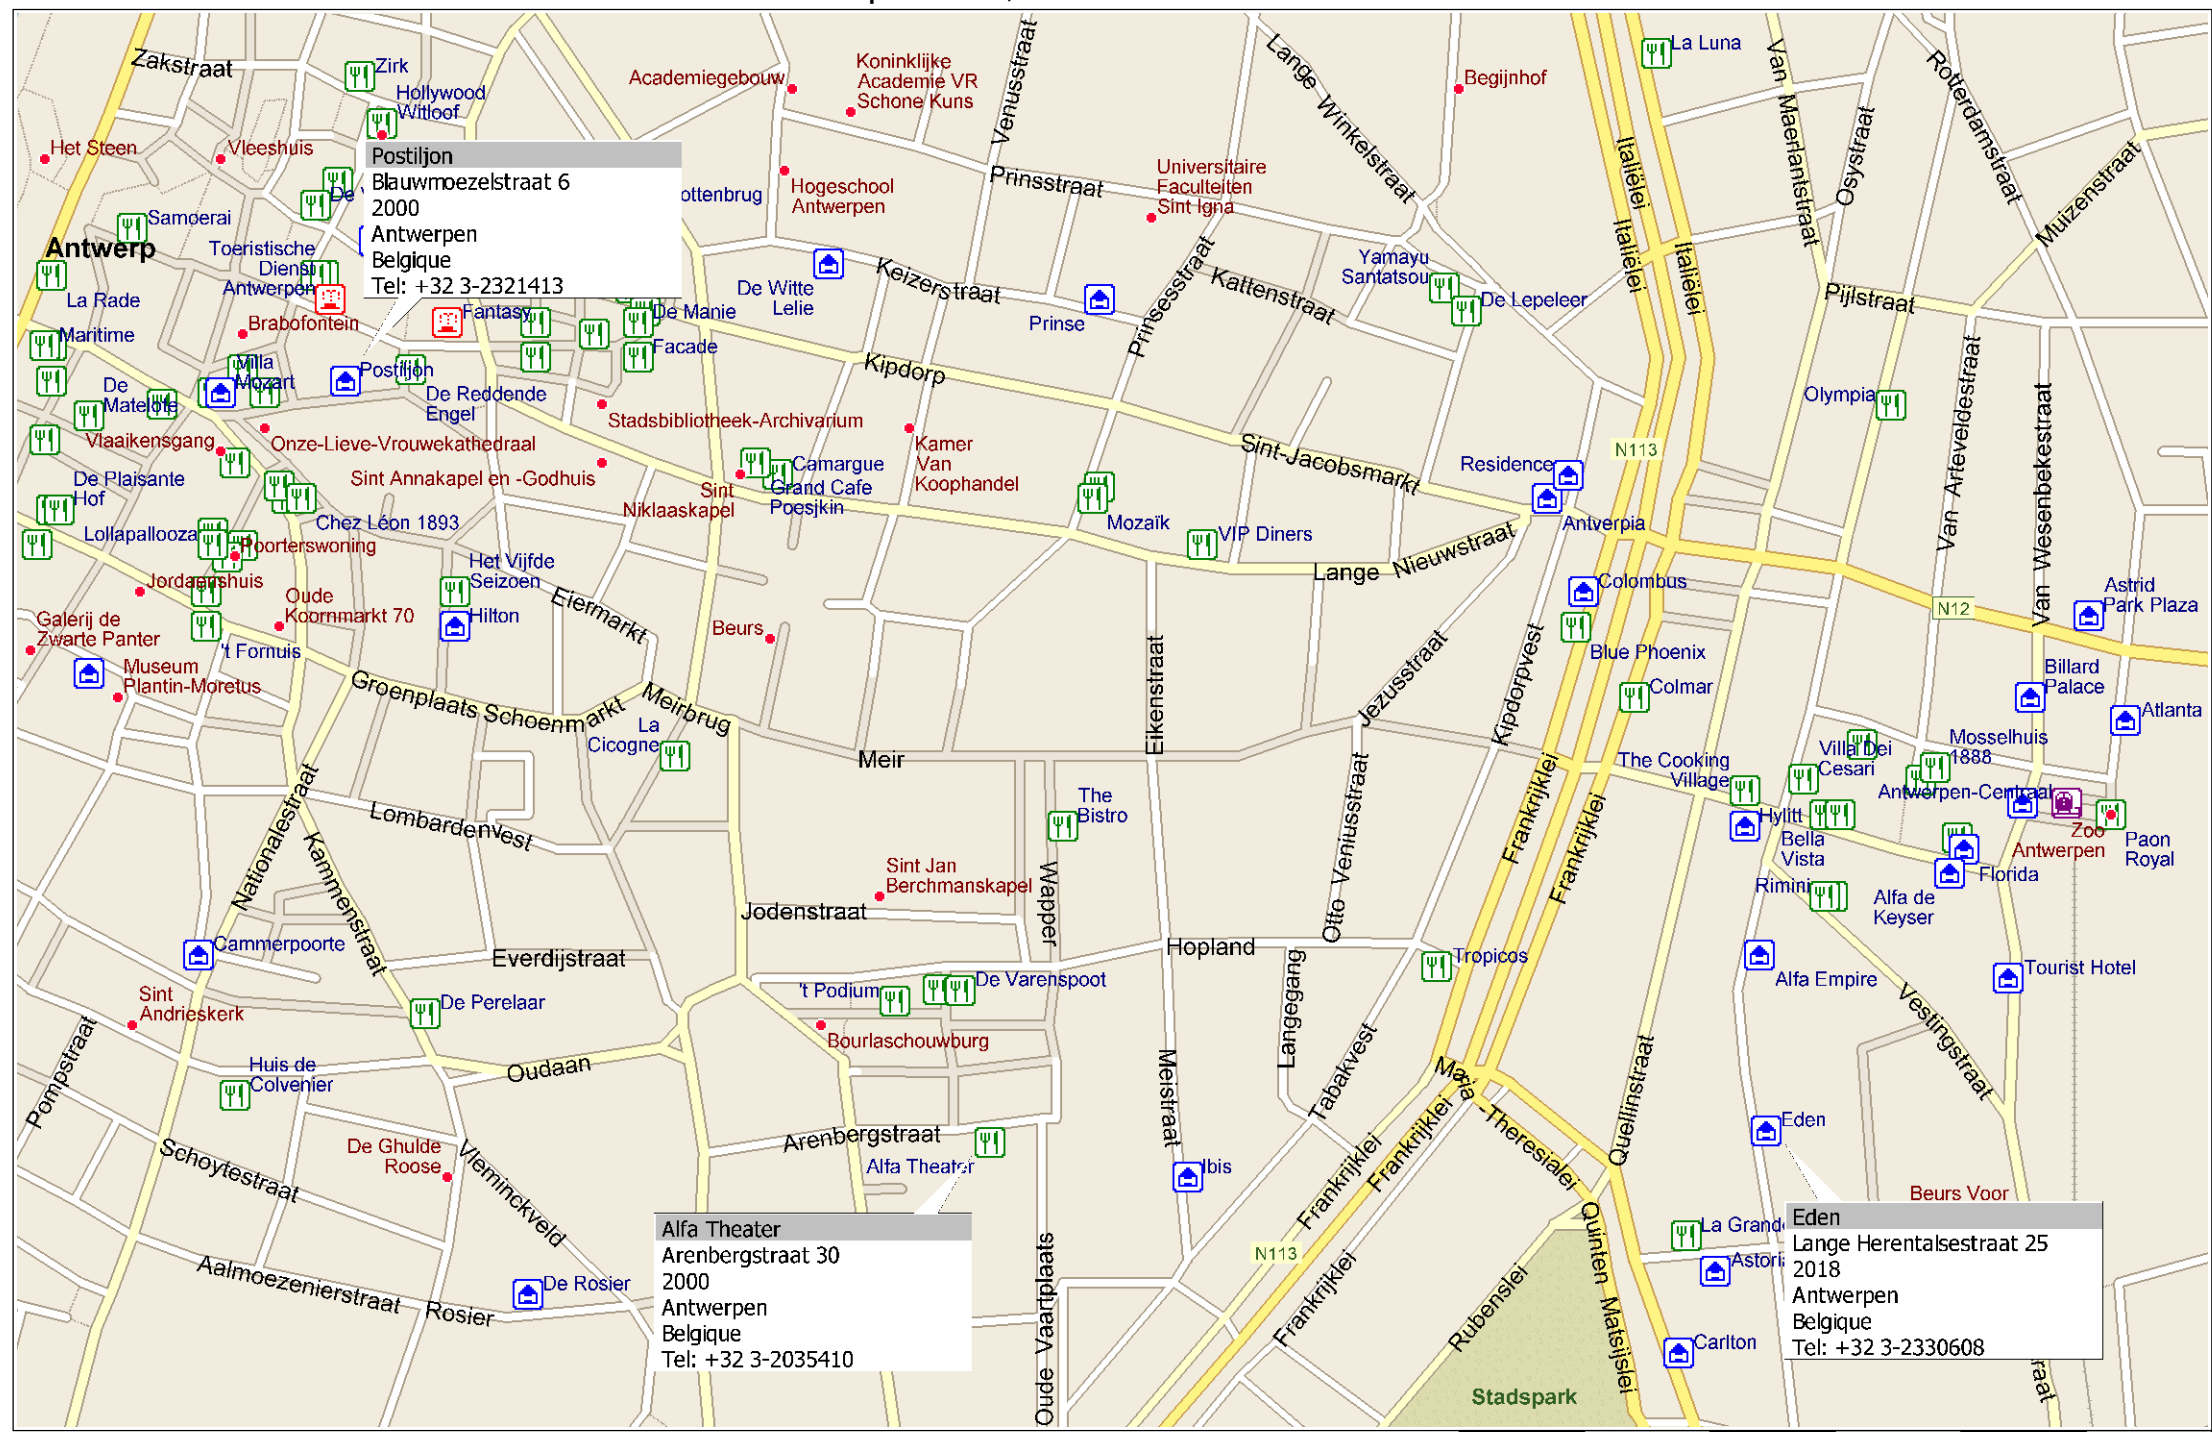

# Antwerp centre, with FEATS hotels marked

0 km 0.2 0.4 0.6